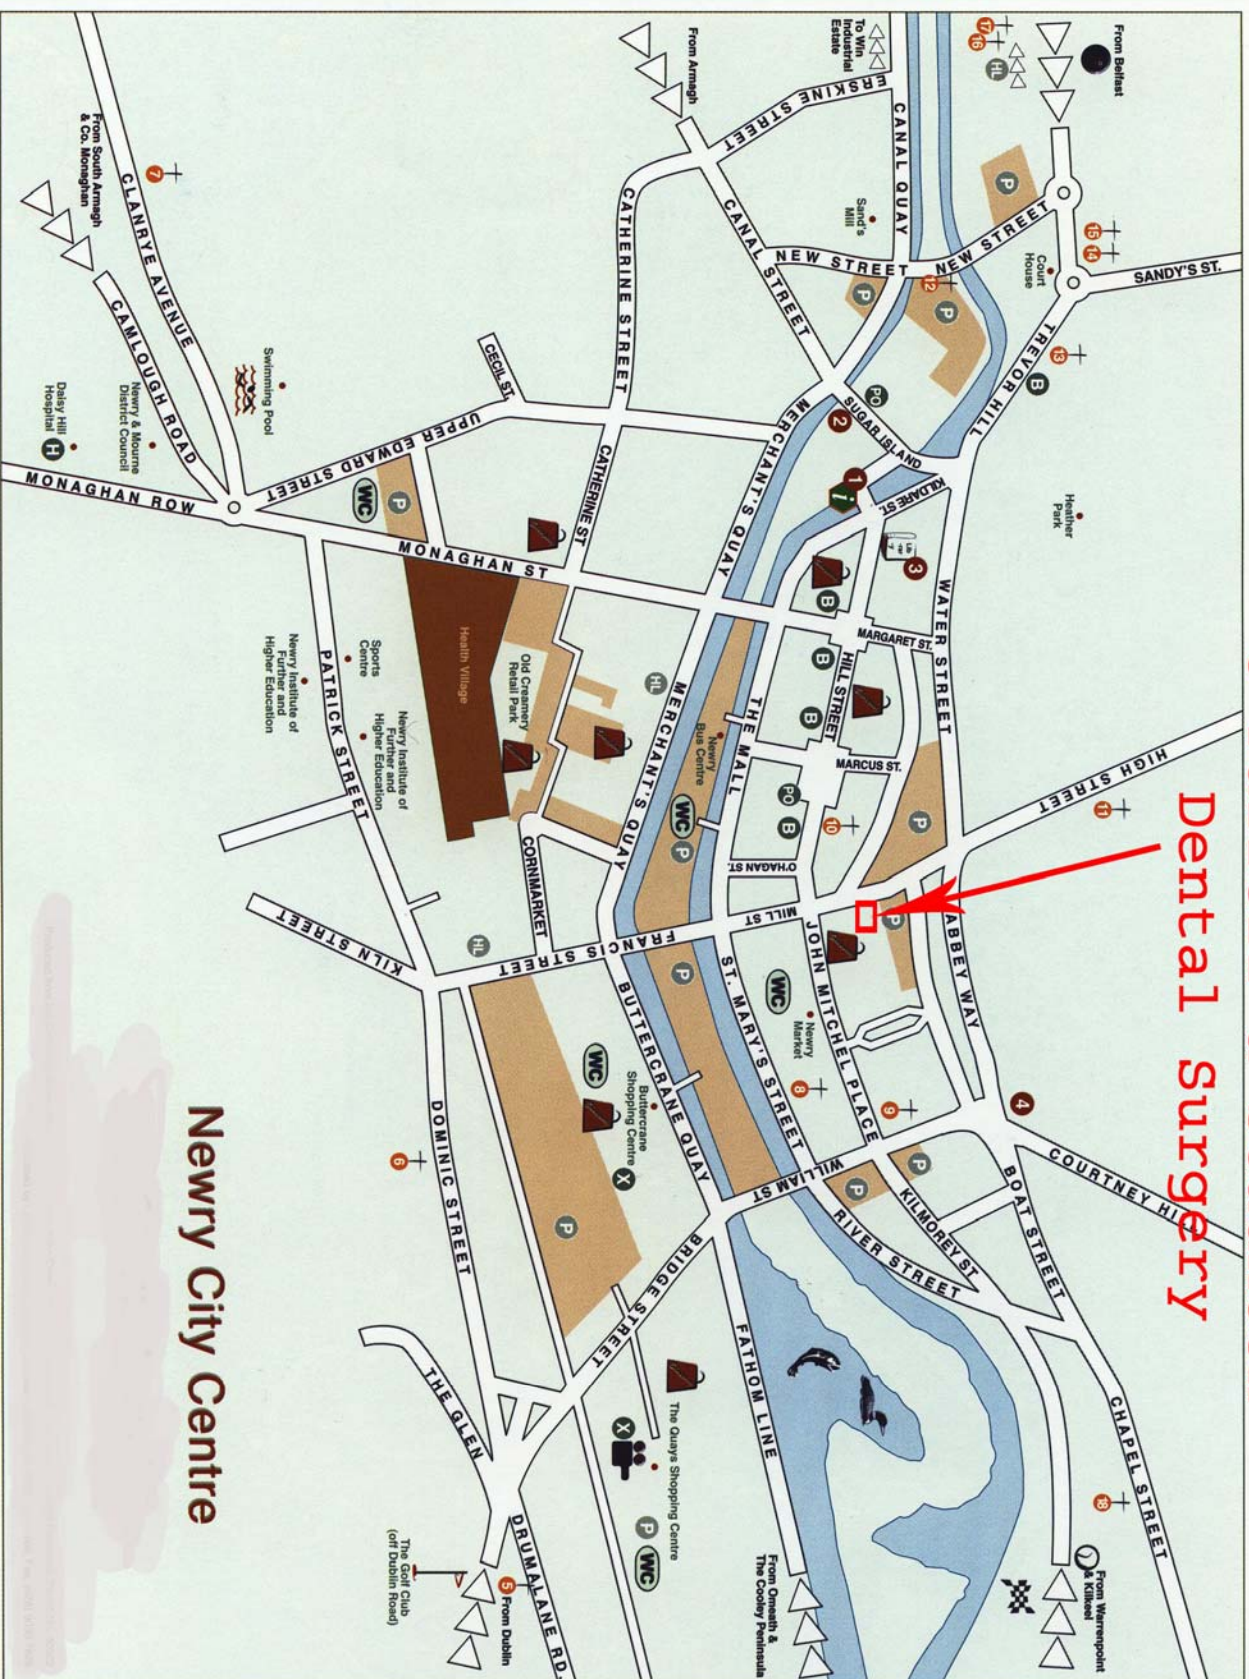

O'Farrell & Staunton

Dental Surgery

Newry City Centre

KEY INDEX

- Parking
- Banks
- Post Office
- Bureau de Change
- Hotel
- Hospital
- Tourist Information
- Church
- Shopping
- Toilets (including disabled)
- Library
- Swimming Pool
- Golf Course
- Omnibus
- Ten Pin Bowling
- Tennis
- Indoor Karting
- Angling (Newry Canal)
- Wildlife (Newry Canal)

BUILDINGS OF INTEREST

- 1 Town Hall
 - 2 Arts Centre & Museum
 - 3 Library
 - 4 Clannye Abbey Building
- CHURCHES**
- 5 Church of the Assumption (RC)
 - 6 St. Catherine's
 - 7 St. Bridgid's (RC)
 - 8 St. Mary's (C of I)
 - 9 Non-Subscribing Presbyterian
 - 10 Cathedral of Saints Patrick & Colman (RC)
 - 11 St. Patrick's (C of I)
 - 12 Reformed Presbyterian
 - 13 Salvation Army
 - 14 Methodist Church
 - 15 Presbyterian Church
 - 16 Presbyterian Church
 - 17 Baptist Centre
 - 18 St. Mary's (RC)